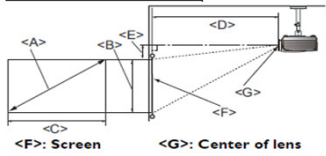

*Lamp life results will vary depending on environmental conditions and usage. Actual product's features and specifications are subject to change without notice.

W1070+ Digital Projector

Distance Chart

Floor Installation

Ceiling Installation

■ The screen aspect ratio is 16:9 and the projected picture is 16:9

Diagonal <A> [inch [mm]]	Screen dimensions			Projection distance <D> [mm]			Lowest/Highest lens position <E> [mm]
	Height [mm]	Width <C> [mm]	Min distance (with max zoom)	Average	Max distance (with min zoom)		
40 (1016)	498	886	1013	1165	1316	25	
50 (1270)	623	1107	1266	1456	1646	31	
60 (1524)	747	1328	1519	1747	1975	37	
70 (1778)	872	1550	1772	2038	2304	44	
80 (2032)	996	1771	2025	2329	2633	50	
90 (2286)	1121	1992	2278	2620	2962	56	
100 (2540)	1245	2214	2532	2911	3291	62	
110 (2794)	1370	2435	2785	3203	3620	68	
120 (3048)	1494	2657	3038	3494	3949	75	
130 (3302)	1619	2878	3291	3785	4278	81	
140 (3556)	1743	3099	3544	4076	4608	87	
150 (3810)	1868	3321	3797	4367	4937	93	
160 (4064)	1992	3542	4051	4658	5266	100	
170 (4318)	2117	3763	4304	4949	5595	106	
180 (4572)	2241	3985	4557	5241	5924	112	
190 (4826)	2366	4206	4810	5532	6253	118	
200 (5080)	2491	4428	5063	5823	6582	125	
235 (5969)	2926	5202	5949	6842	7734	146	