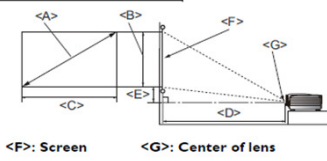

Dimensions	Dimensions(W x H x D)	312 x 104 x 244 mm
	Weight	2.75KG

Power	Power Supply	AC 100 to 240 V, 50 to 60 Hz
	Power Consumption	353W/110V (typical), Standby < 0.5W

Audible Noise	31/28 dBA (Normal/Economic mode)
----------------------	----------------------------------

*Lamp life results will vary depending on environmental conditions and usage. Actual product's features and specifications are subject to change without notice.

W1070+ Digital Projector

Distance Chart

Floor Installation

Ceiling Installation

■ The screen aspect ratio is 16:9 and the projected picture is 16:9

Diagonal <A> [inch [mm]]	Screen dimensions			Projection distance <D> [mm]			Lowest/Highest lens position <E> [mm]
	Height [mm]	Width <C> [mm]	Min distance (with max zoom)	Average	Max distance (with min zoom)		
40 (1016)	498	886	1013	1165	1316	25	
50 (1270)	623	1107	1266	1456	1646	31	
60 (1524)	747	1328	1519	1747	1975	37	
70 (1778)	872	1550	1772	2038	2304	44	
80 (2032)	996	1771	2025	2329	2633	50	
90 (2286)	1121	1992	2278	2620	2962	56	
100 (2540)	1245	2214	2532	2911	3291	62	
110 (2794)	1370	2435	2785	3203	3620	68	
120 (3048)	1494	2657	3038	3494	3949	75	
130 (3302)	1619	2878	3291	3785	4278	81	
140 (3556)	1743	3099	3544	4076	4608	87	
150 (3810)	1868	3321	3797	4367	4937	93	
160 (4064)	1992	3542	4051	4658	5266	100	
170 (4318)	2117	3763	4304	4949	5595	106	
180 (4572)	2241	3985	4557	5241	5924	112	
190 (4826)	2366	4206	4810	5532	6253	118	
200 (5080)	2491	4428	5063	5823	6582	125	
235 (5969)	2926	5202	5949	6842	7734	146	