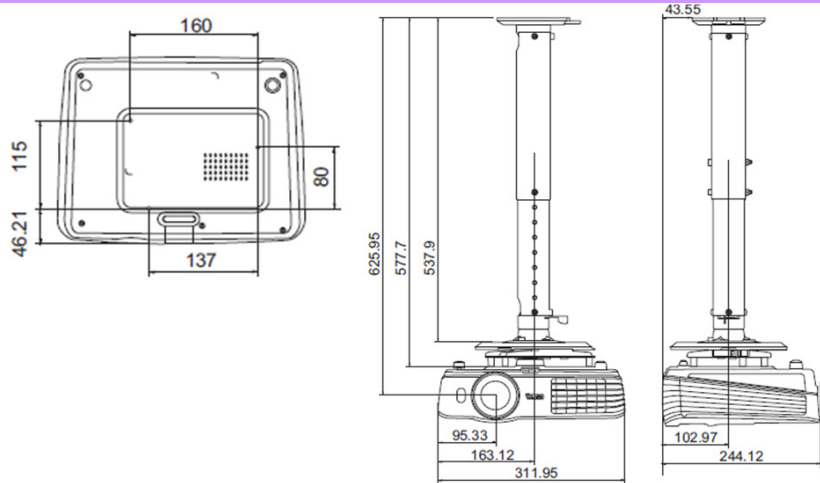

Dimensions	Dimensions(W x H x D)	312 x 104 x 244 mm
	Weight	2.75KG

Power	Power Supply	AC 100 to 240 V, 50 to 60 Hz
	Power Consumption	353W/110V (typical), Standby < 0.5W

Audible Noise	31/28 dBA (Normal/Economic mode)
----------------------	----------------------------------

*Lamp life results will vary depending on environmental conditions and usage. Actual product's features and specifications are subject to change without notice.

W1070+ Digital Projector

Distance Chart

Floor Installation

Ceiling Installation

■ The screen aspect ratio is 16:9 and the projected picture is 16:9

Diagonal <A> [inch [mm]]	Screen dimensions			Projection distance <D> [mm]			Lowest/Highest lens position <E> [mm]
	Height [mm]	Width <C> [mm]	Min distance (with max zoom)	Average	Max distance (with min zoom)		
40 (1016)	498	886	1013	1165	1316	25	
50 (1270)	623	1107	1266	1456	1646	31	
60 (1524)	747	1328	1519	1747	1975	37	
70 (1778)	872	1550	1772	2038	2304	44	
80 (2032)	996	1771	2025	2329	2633	50	
90 (2286)	1121	1992	2278	2620	2962	56	
100 (2540)	1245	2214	2532	2911	3291	62	
110 (2794)	1370	2435	2785	3203	3620	68	
120 (3048)	1494	2657	3038	3494	3949	75	
130 (3302)	1619	2878	3291	3785	4278	81	
140 (3556)	1743	3099	3544	4076	4608	87	
150 (3810)	1868	3321	3797	4367	4937	93	
160 (4064)	1992	3542	4051	4658	5266	100	
170 (4318)	2117	3763	4304	4949	5595	106	
180 (4572)	2241	3985	4557	5241	5924	112	
190 (4826)	2366	4206	4810	5532	6253	118	
200 (5080)	2491	4428	5063	5823	6582	125	
235 (5969)	2926	5202	5949	6842	7734	146	

Wall mount/Ceiling mount Chart

⊙ Ceiling mount screws:
M4 (Max L = 25 mm;
Min L = 20 mm)

Unit: mm

Dimension